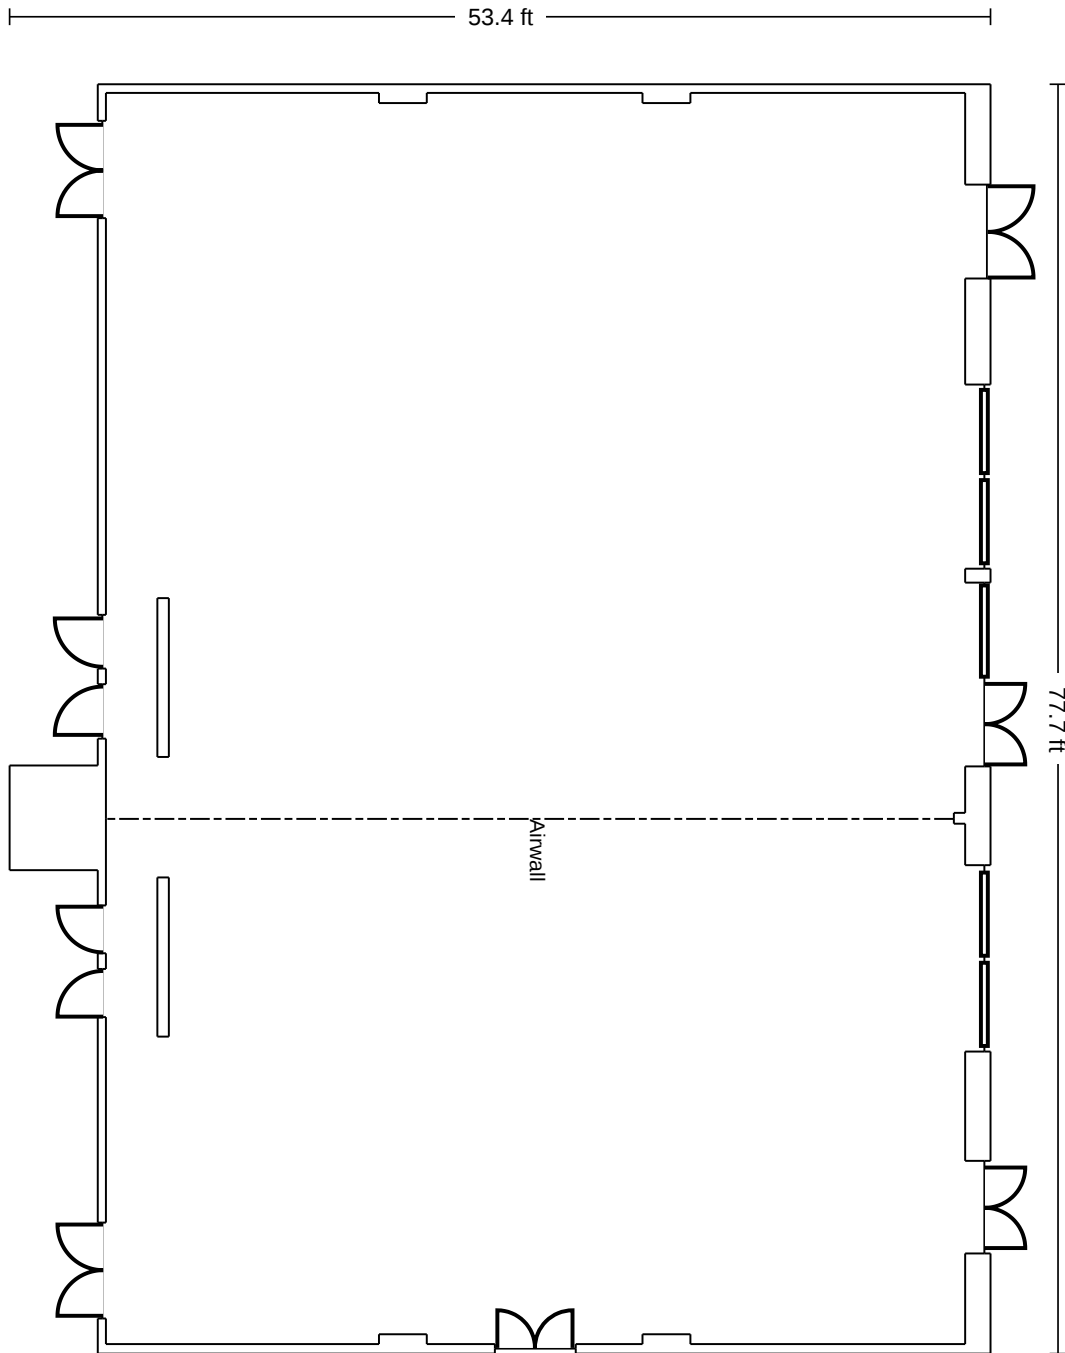

Fieldhouse Lane, Marlow, United Kingdom | 1-800-Meeting

LENGTH: 44.9 Ft. WIDTH: 53.4 Ft. HEIGHT: 12.7 Ft. TOTAL SQUARE FEET: 2427.3 Sq Ft MAXIMUM CAPACITY: 230 POWER OUTLETS: 18

Fieldhouse Lane, Marlow, United Kingdom | 1-800-Meeting

LENGTH: 32.8 Ft. WIDTH: 53.0 Ft. HEIGHT: 12.8 Ft. TOTAL SQUARE FEET: 1743.8 Sq Ft MAXIMUM CAPACITY: 220 POWER OUTLETS: 20

Fieldhouse Lane, Marlow, United Kingdom | 1-800-Meeting

LENGTH: 53.4 Ft. WIDTH: 77.7 Ft. HEIGHT: 12.8 Ft. TOTAL SQUARE FEET: 4169.7 Sq Ft MAXIMUM CAPACITY: 450 POWER OUTLETS: 24

LENGTH: 16.0 Ft. WIDTH: 23.8 Ft. HEIGHT: 10 Ft. TOTAL SQUARE FEET: 375.9 Sq Ft MAXIMUM CAPACITY: 30 POWER OUTLETS: 18

Fieldhouse Lane, Marlow, United Kingdom | 1-800-Meeting

LENGTH: 22.9 Ft. WIDTH: 28.9 Ft. HEIGHT: 10.4 Ft. TOTAL SQUARE FEET: 711.8 Sq Ft MAXIMUM CAPACITY: 60 POWER OUTLETS: 20

LENGTH: 21.3 Ft. WIDTH: 26.2 Ft. HEIGHT: 9.8 Ft. TOTAL SQUARE FEET: 710.4 Sq Ft MAXIMUM CAPACITY: 50 POWER OUTLETS: 10

Fieldhouse Lane, Marlow, United Kingdom | 1-800-Meeting