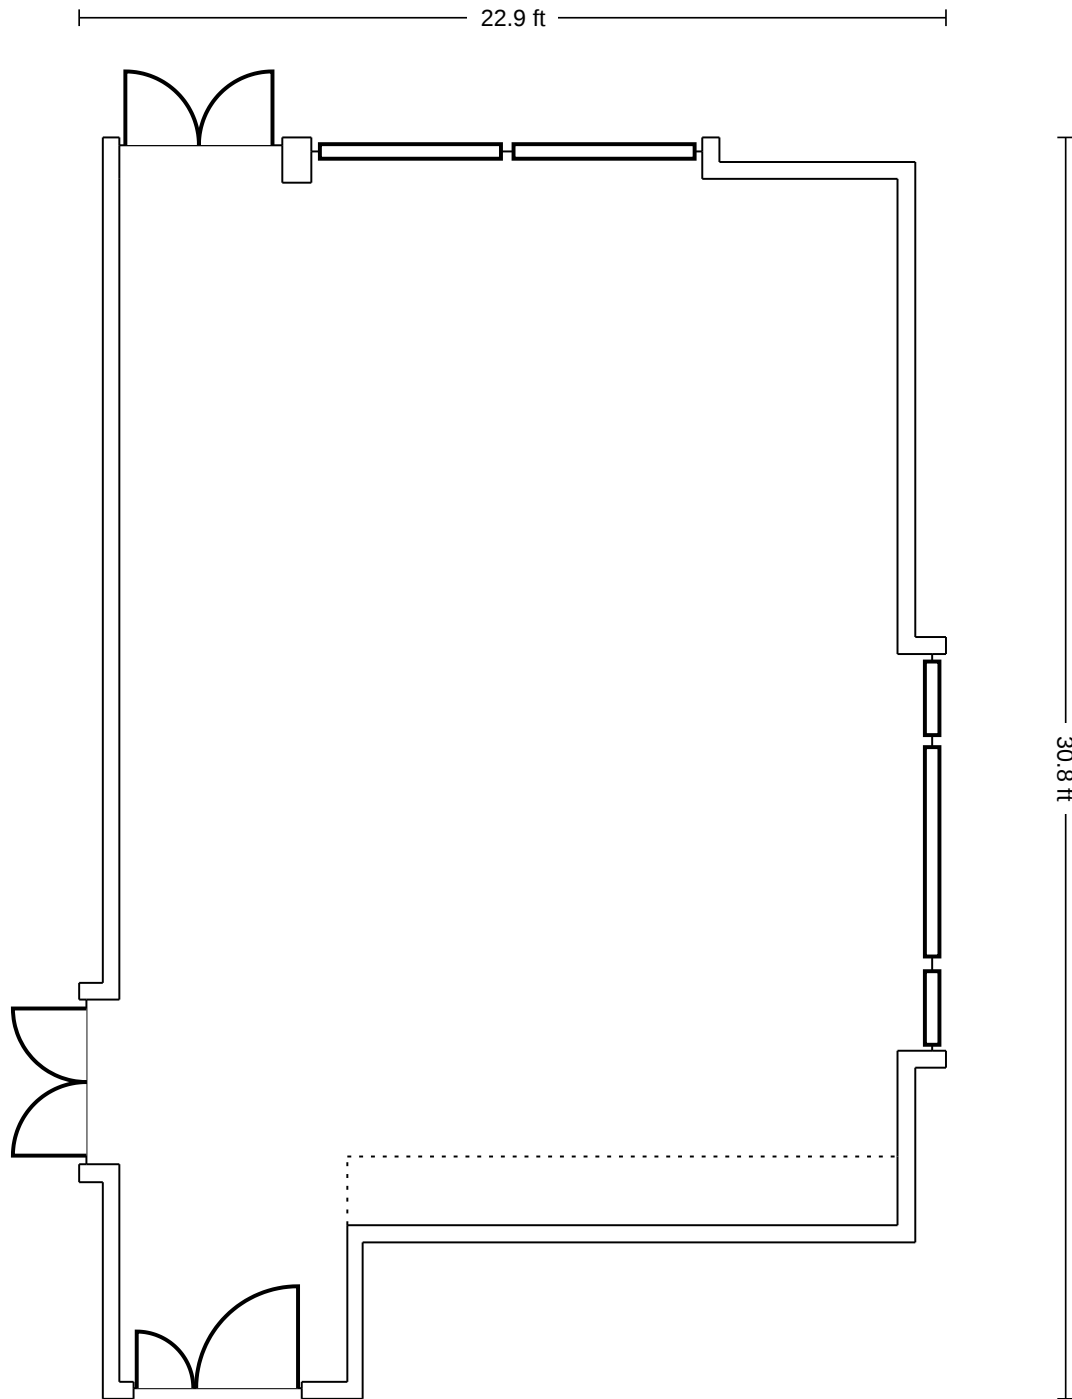

Fieldhouse Lane, Marlow, United Kingdom | 1-800-Meeting

LENGTH: 21.9 Ft. WIDTH: 22.7 Ft. HEIGHT: 10 Ft. TOTAL SQUARE FEET: 452.1 Sq Ft MAXIMUM CAPACITY: 50 POWER OUTLETS: 10

Fieldhouse Lane, Marlow, United Kingdom | 1-800-Meeting

LENGTH: 16.0 Ft. WIDTH: 23.8 Ft. HEIGHT: 10 Ft. TOTAL SQUARE FEET: 375.9 Sq Ft MAXIMUM CAPACITY: 30 POWER OUTLETS: 18

Fieldhouse Lane, Marlow, United Kingdom | 1-800-Meeting

LENGTH: 22.9 Ft. WIDTH: 28.9 Ft. HEIGHT: 10.4 Ft. TOTAL SQUARE FEET: 711.8 Sq Ft MAXIMUM CAPACITY: 60 POWER OUTLETS: 20

Fieldhouse Lane, Marlow, United Kingdom | 1-800-Meeting

LENGTH: 22.9 Ft. WIDTH: 30.8 Ft. HEIGHT: 10.3 Ft. TOTAL SQUARE FEET: 713.9 Sq Ft MAXIMUM CAPACITY: 60 POWER OUTLETS: 14

Fieldhouse Lane, Marlow, United Kingdom | 1-800-Meeting

LENGTH: 21.3 Ft. WIDTH: 26.2 Ft. HEIGHT: 9.8 Ft. TOTAL SQUARE FEET: 710.4 Sq Ft MAXIMUM CAPACITY: 50 POWER OUTLETS: 10

Fieldhouse Lane, Marlow, United Kingdom | 1-800-Meeting