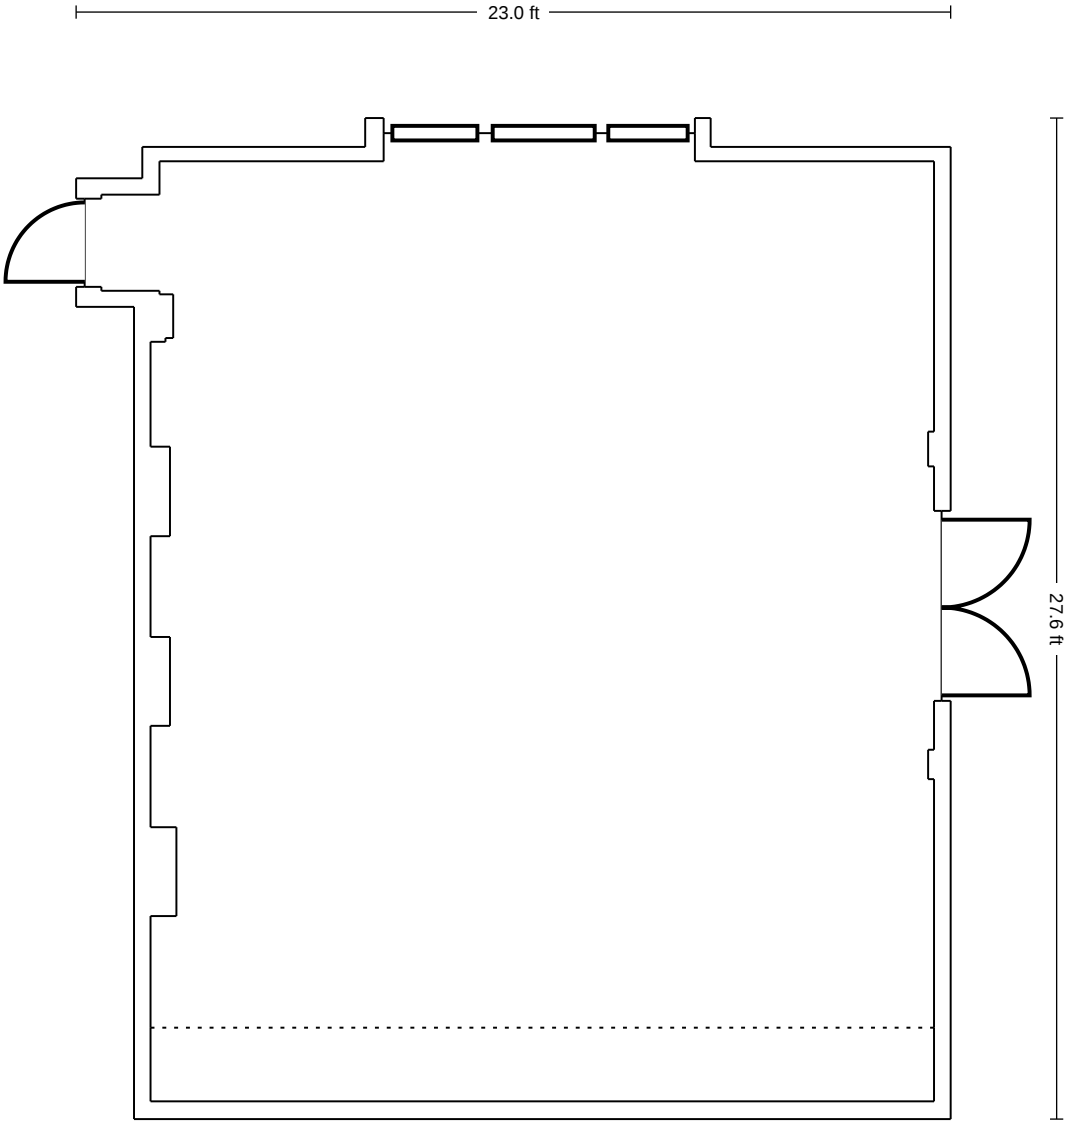

LENGTH: 26.8 Ft. WIDTH: 107.0 Ft. HEIGHT: 12 Ft. TOTAL SQUARE FEET: 2862.4 Sq Ft MAXIMUM CAPACITY: 200 POWER OUTLETS: 44

Fieldhouse Lane, Marlow, United Kingdom | 1-800-Meeting

LENGTH: 23.0 Ft. WIDTH: 27.6 Ft. HEIGHT: 7.4 Ft. TOTAL SQUARE FEET: 593.3 Sq Ft MAXIMUM CAPACITY: 20 POWER OUTLETS: 18

Fieldhouse Lane, Marlow, United Kingdom | 1-800-Meeting

Crowne Plaza Marlow - Creative Meeting Space Front

LENGTH: 14.9 Ft. WIDTH: 27.6 Ft. HEIGHT: 9.9 Ft. TOTAL SQUARE FEET: 415.5 Sq Ft MAXIMUM CAPACITY: 14 POWER OUTLETS: 8

LENGTH: 16.0 Ft. WIDTH: 23.8 Ft. HEIGHT: 10 Ft. TOTAL SQUARE FEET: 375.9 Sq Ft MAXIMUM CAPACITY: 30 POWER OUTLETS: 18

Fieldhouse Lane, Marlow, United Kingdom | 1-800-Meeting

LENGTH: 22.9 Ft. WIDTH: 28.9 Ft. HEIGHT: 10.4 Ft. TOTAL SQUARE FEET: 711.8 Sq Ft MAXIMUM CAPACITY: 60 POWER OUTLETS: 20

LENGTH: 21.3 Ft. WIDTH: 26.2 Ft. HEIGHT: 9.8 Ft. TOTAL SQUARE FEET: 710.4 Sq Ft MAXIMUM CAPACITY: 50 POWER OUTLETS: 10

Fieldhouse Lane, Marlow, United Kingdom | 1-800-Meeting