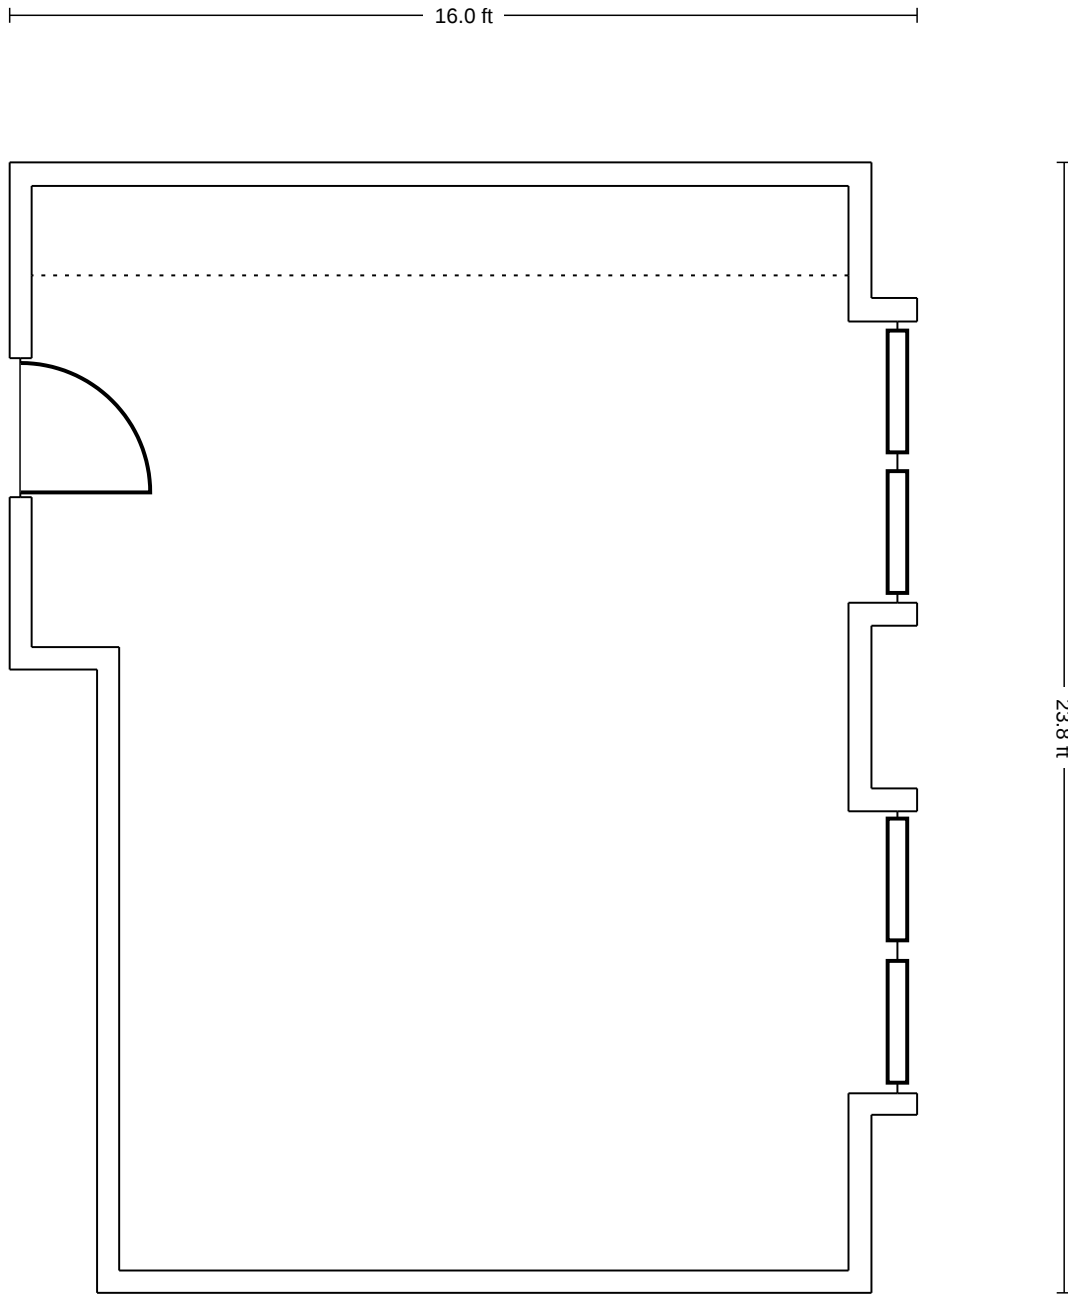

LENGTH: 32.8 Ft. WIDTH: 53.0 Ft. HEIGHT: 12.8 Ft. TOTAL SQUARE FEET: 1743.8 Sq Ft MAXIMUM CAPACITY: 220 POWER OUTLETS: 20

Fieldhouse Lane, Marlow, United Kingdom | 1-800-Meeting

LENGTH: 53.4 Ft. WIDTH: 77.7 Ft. HEIGHT: 12.8 Ft. TOTAL SQUARE FEET: 4169.7 Sq Ft MAXIMUM CAPACITY: 450 POWER OUTLETS: 24

Fieldhouse Lane, Marlow, United Kingdom | 1-800-Meeting

LENGTH: 21.9 Ft. WIDTH: 22.7 Ft. HEIGHT: 10 Ft. TOTAL SQUARE FEET: 452.1 Sq Ft MAXIMUM CAPACITY: 50 POWER OUTLETS: 10

Fieldhouse Lane, Marlow, United Kingdom | 1-800-Meeting

LENGTH: 16.0 Ft. WIDTH: 23.8 Ft. HEIGHT: 10 Ft. TOTAL SQUARE FEET: 375.9 Sq Ft MAXIMUM CAPACITY: 30 POWER OUTLETS: 18

Fieldhouse Lane, Marlow, United Kingdom | 1-800-Meeting

LENGTH: 22.9 Ft. WIDTH: 28.9 Ft. HEIGHT: 10.4 Ft. TOTAL SQUARE FEET: 711.8 Sq Ft MAXIMUM CAPACITY: 60 POWER OUTLETS: 20

LENGTH: 21.3 Ft. WIDTH: 26.2 Ft. HEIGHT: 9.8 Ft. TOTAL SQUARE FEET: 710.4 Sq Ft MAXIMUM CAPACITY: 50 POWER OUTLETS: 10

Fieldhouse Lane, Marlow, United Kingdom | 1-800-Meeting