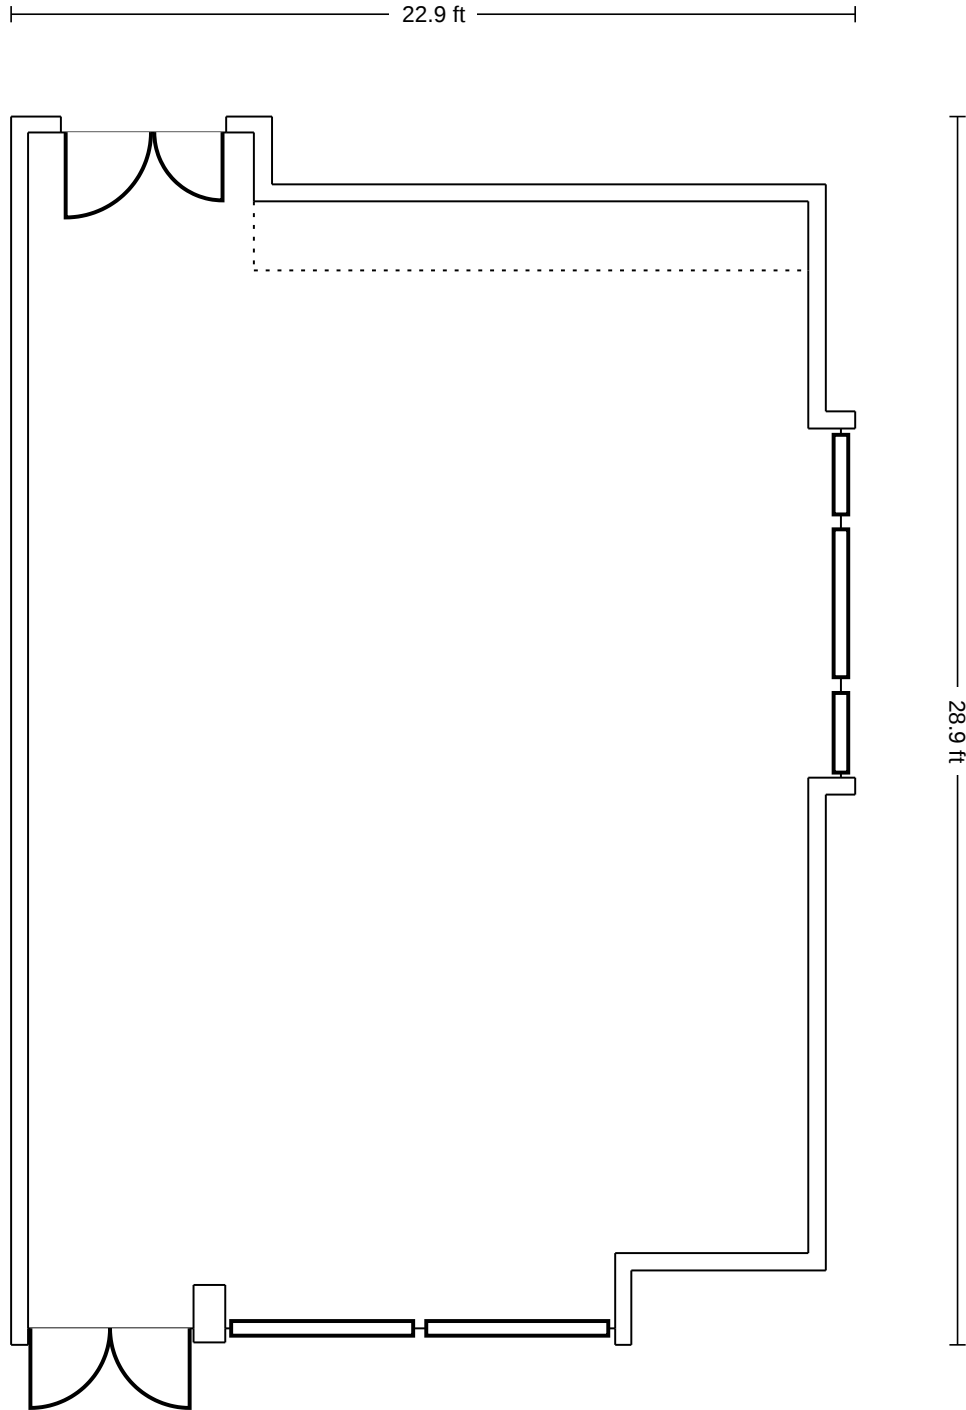

Fieldhouse Lane, Marlow, United Kingdom | 1-800-Meeting

LENGTH: 21.9 Ft. WIDTH: 22.7 Ft. HEIGHT: 10 Ft. TOTAL SQUARE FEET: 452.1 Sq Ft MAXIMUM CAPACITY: 50 POWER OUTLETS: 10

Fieldhouse Lane, Marlow, United Kingdom | 1-800-Meeting

LENGTH: 16.0 Ft. WIDTH: 23.8 Ft. HEIGHT: 10 Ft. TOTAL SQUARE FEET: 375.9 Sq Ft MAXIMUM CAPACITY: 30 POWER OUTLETS: 18

Fieldhouse Lane, Marlow, United Kingdom | 1-800-Meeting

LENGTH: 22.9 Ft. WIDTH: 28.9 Ft. HEIGHT: 10.4 Ft. TOTAL SQUARE FEET: 711.8 Sq Ft MAXIMUM CAPACITY: 60 POWER OUTLETS: 20

Fieldhouse Lane, Marlow, United Kingdom | 1-800-Meeting

LENGTH: 22.9 Ft. WIDTH: 30.8 Ft. HEIGHT: 10.3 Ft. TOTAL SQUARE FEET: 713.9 Sq Ft MAXIMUM CAPACITY: 60 POWER OUTLETS: 14

Fieldhouse Lane, Marlow, United Kingdom | 1-800-Meeting

LENGTH: 21.3 Ft. WIDTH: 26.2 Ft. HEIGHT: 9.8 Ft. TOTAL SQUARE FEET: 710.4 Sq Ft MAXIMUM CAPACITY: 50 POWER OUTLETS: 10

Fieldhouse Lane, Marlow, United Kingdom | 1-800-Meeting