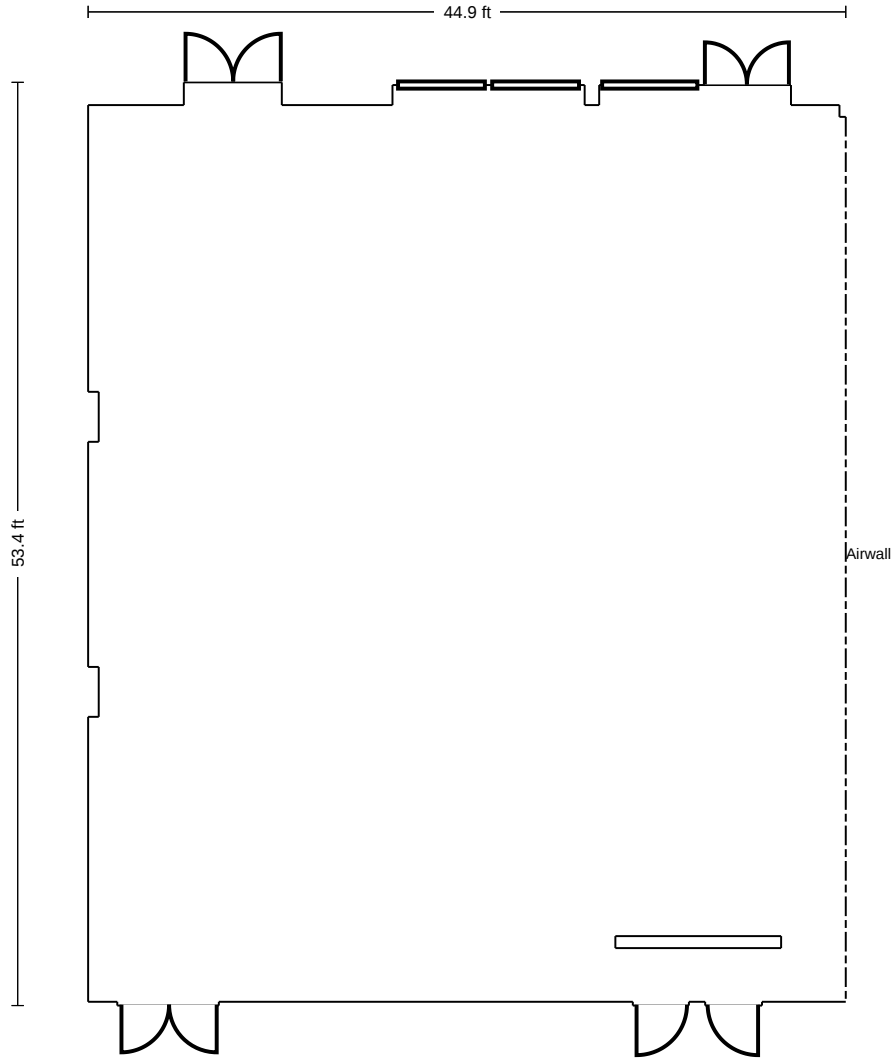

LENGTH: 26.8 Ft. WIDTH: 107.0 Ft. HEIGHT: 12 Ft. TOTAL SQUARE FEET: 2862.4 Sq Ft MAXIMUM CAPACITY: 200 POWER OUTLETS: 44

Fieldhouse Lane, Marlow, United Kingdom | 1-800-Meeting

LENGTH: 23.0 Ft. WIDTH: 27.6 Ft. HEIGHT: 7.4 Ft. TOTAL SQUARE FEET: 593.3 Sq Ft MAXIMUM CAPACITY: 20 POWER OUTLETS: 18

Fieldhouse Lane, Marlow, United Kingdom | 1-800-Meeting

Crowne Plaza Marlow - Creative Meeting Space Front

LENGTH: 14.9 Ft. WIDTH: 27.6 Ft. HEIGHT: 9.9 Ft. TOTAL SQUARE FEET: 415.5 Sq Ft MAXIMUM CAPACITY: 14 POWER OUTLETS: 8

Fieldhouse Lane, Marlow, United Kingdom | 1-800-Meeting

LENGTH: 44.9 Ft. WIDTH: 53.4 Ft. HEIGHT: 12.7 Ft. TOTAL SQUARE FEET: 2427.3 Sq Ft MAXIMUM CAPACITY: 230 POWER OUTLETS: 18

Fieldhouse Lane, Marlow, United Kingdom | 1-800-Meeting

LENGTH: 21.3 Ft. WIDTH: 26.2 Ft. HEIGHT: 9.8 Ft. TOTAL SQUARE FEET: 710.4 Sq Ft MAXIMUM CAPACITY: 50 POWER OUTLETS: 10

Fieldhouse Lane, Marlow, United Kingdom | 1-800-Meeting