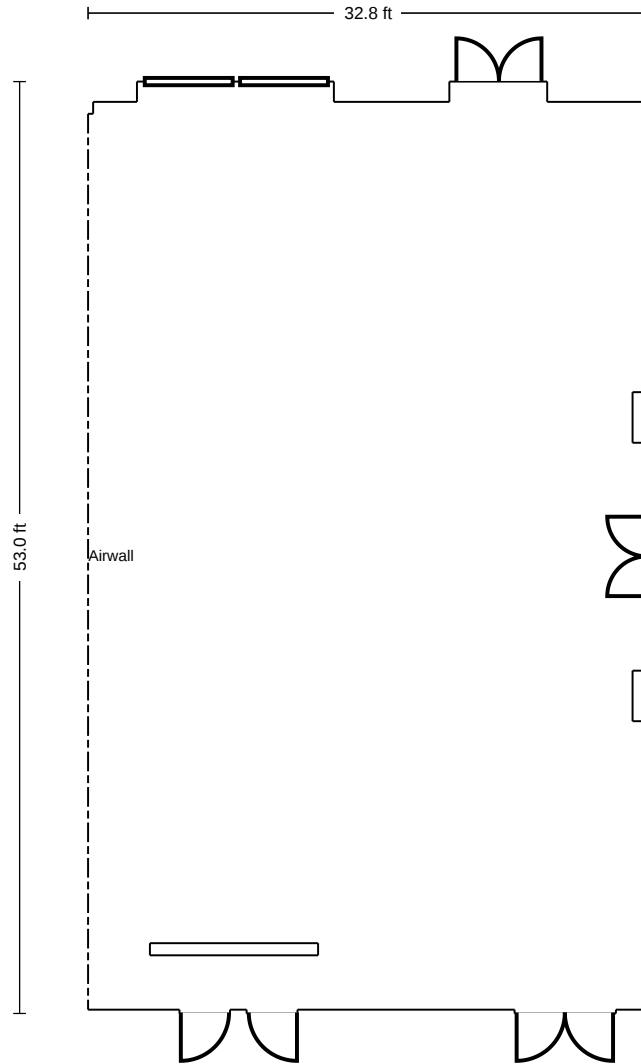

Fieldhouse Lane, Marlow, United Kingdom | 1-800-Meeting

Crowne Plaza Marlow - Creative Meeting Space Front

LENGTH: 14.9 Ft. WIDTH: 27.6 Ft. HEIGHT: 9.9 Ft. TOTAL SQUARE FEET: 415.5 Sq Ft MAXIMUM CAPACITY: 14 POWER OUTLETS: 8

Fieldhouse Lane, Marlow, United Kingdom | 1-800-Meeting

LENGTH: 44.9 Ft. WIDTH: 53.4 Ft. HEIGHT: 12.7 Ft. TOTAL SQUARE FEET: 2427.3 Sq Ft MAXIMUM CAPACITY: 230 POWER OUTLETS: 18

Fieldhouse Lane, Marlow, United Kingdom | 1-800-Meeting

LENGTH: 32.8 Ft. WIDTH: 53.0 Ft. HEIGHT: 12.8 Ft. TOTAL SQUARE FEET: 1743.8 Sq Ft MAXIMUM CAPACITY: 220 POWER OUTLETS: 20

Fieldhouse Lane, Marlow, United Kingdom | 1-800-Meeting

LENGTH: 53.4 Ft. WIDTH: 77.7 Ft. HEIGHT: 12.8 Ft. TOTAL SQUARE FEET: 4169.7 Sq Ft MAXIMUM CAPACITY: 450 POWER OUTLETS: 24

LENGTH: 21.3 Ft. WIDTH: 26.2 Ft. HEIGHT: 9.8 Ft. TOTAL SQUARE FEET: 710.4 Sq Ft MAXIMUM CAPACITY: 50 POWER OUTLETS: 10

Fieldhouse Lane, Marlow, United Kingdom | 1-800-Meeting