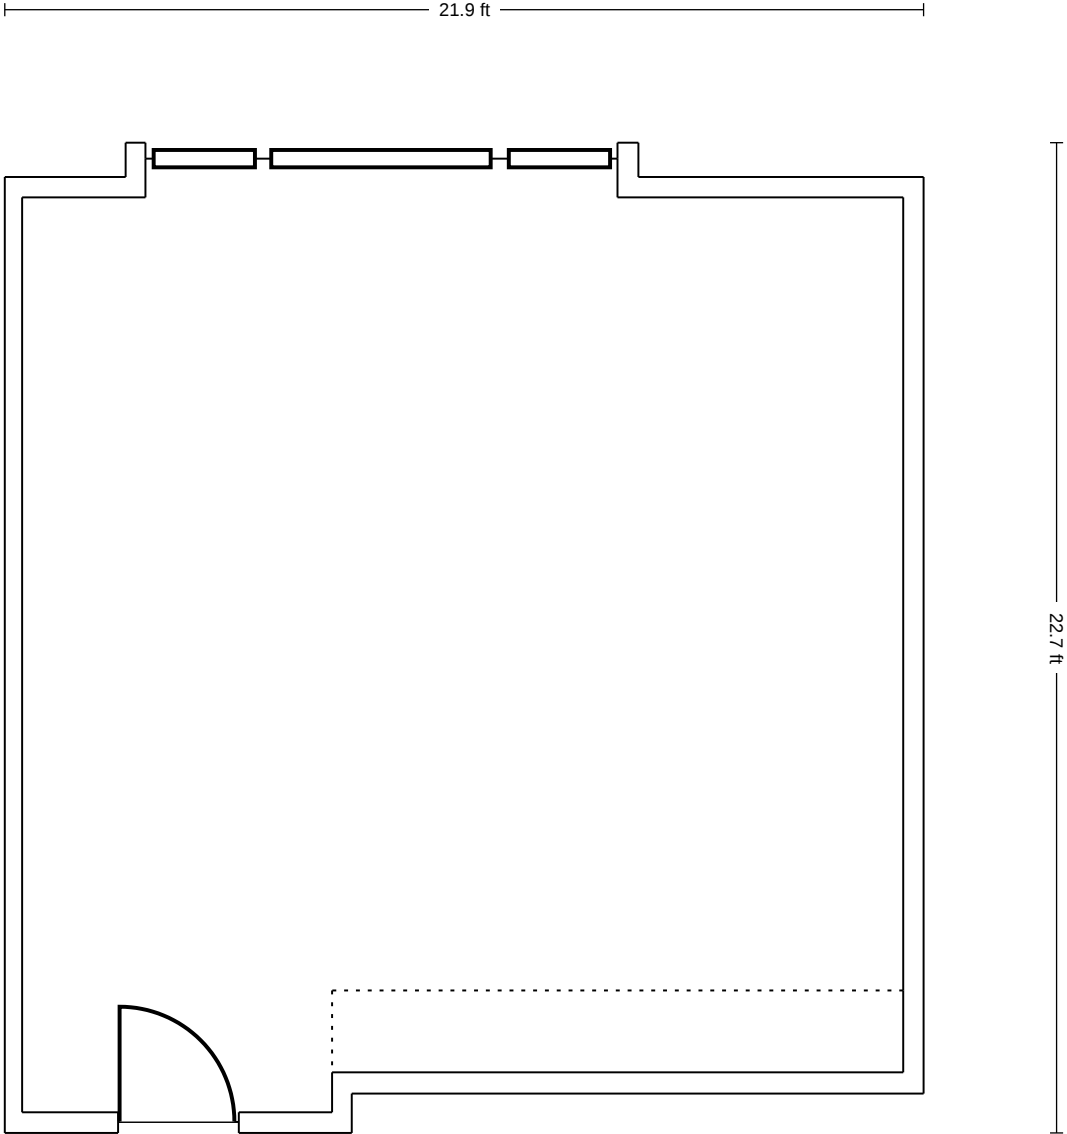

LENGTH: 21.9 Ft. WIDTH: 22.7 Ft. HEIGHT: 10 Ft. TOTAL SQUARE FEET: 452.1 Sq Ft MAXIMUM CAPACITY: 50 POWER OUTLETS: 10

Fieldhouse Lane, Marlow, United Kingdom | 1-800-Meeting