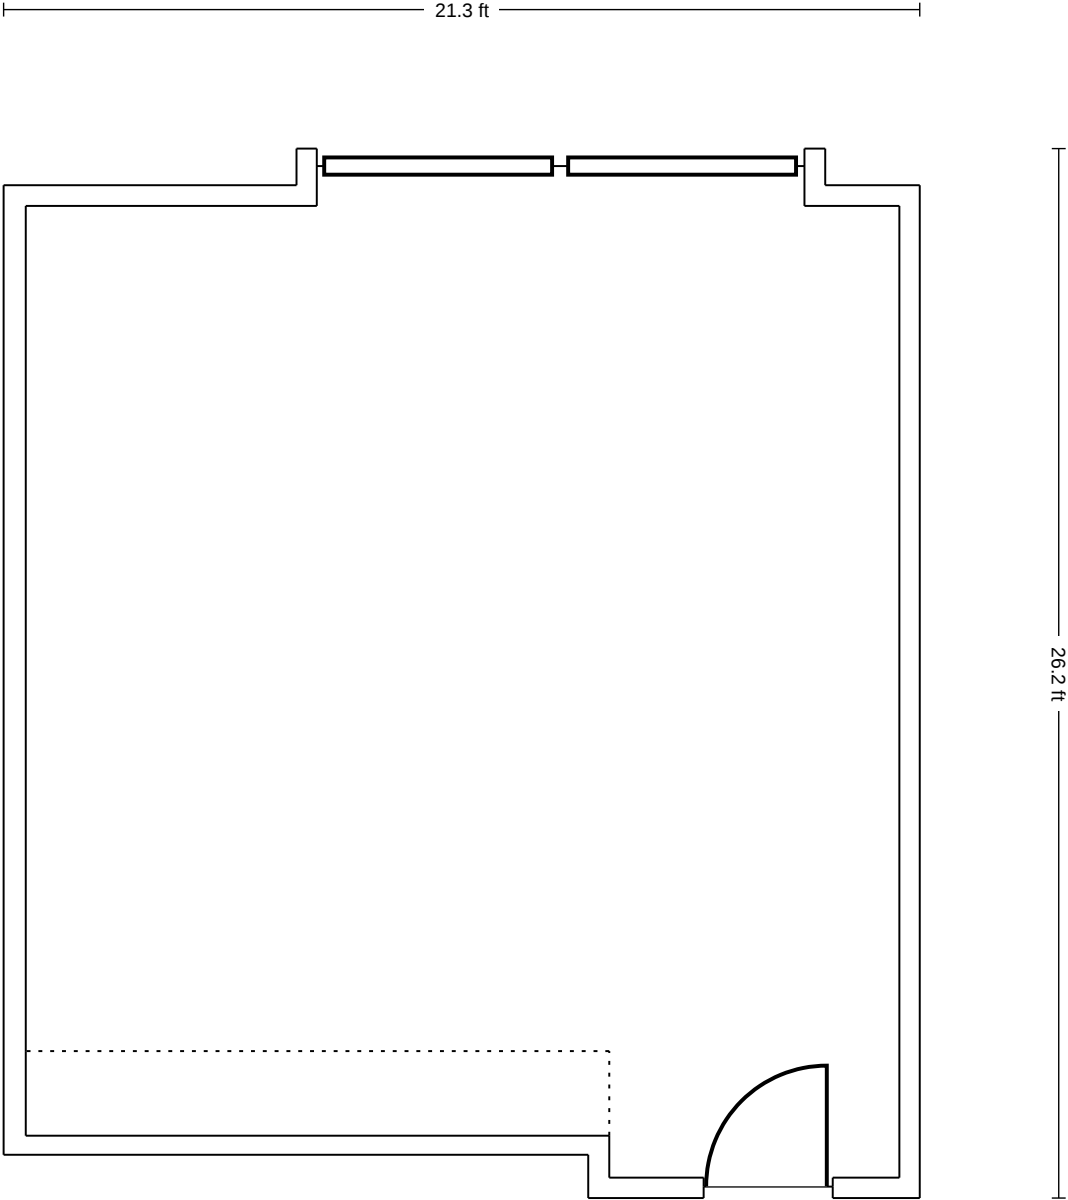

Fieldhouse Lane, Marlow, United Kingdom | 1-800-Meeting

LENGTH: 21.9 Ft. WIDTH: 22.7 Ft. HEIGHT: 10 Ft. TOTAL SQUARE FEET: 452.1 Sq Ft MAXIMUM CAPACITY: 50 POWER OUTLETS: 10

Fieldhouse Lane, Marlow, United Kingdom | 1-800-Meeting

LENGTH: 16.0 Ft. WIDTH: 23.8 Ft. HEIGHT: 10 Ft. TOTAL SQUARE FEET: 375.9 Sq Ft MAXIMUM CAPACITY: 30 POWER OUTLETS: 18

Fieldhouse Lane, Marlow, United Kingdom | 1-800-Meeting

LENGTH: 22.9 Ft. WIDTH: 28.9 Ft. HEIGHT: 10.4 Ft. TOTAL SQUARE FEET: 711.8 Sq Ft MAXIMUM CAPACITY: 60 POWER OUTLETS: 20

Fieldhouse Lane, Marlow, United Kingdom | 1-800-Meeting

LENGTH: 22.9 Ft. WIDTH: 30.8 Ft. HEIGHT: 10.3 Ft. TOTAL SQUARE FEET: 713.9 Sq Ft MAXIMUM CAPACITY: 60 POWER OUTLETS: 14

Fieldhouse Lane, Marlow, United Kingdom | 1-800-Meeting

LENGTH: 21.3 Ft. WIDTH: 26.2 Ft. HEIGHT: 9.8 Ft. TOTAL SQUARE FEET: 710.4 Sq Ft MAXIMUM CAPACITY: 50 POWER OUTLETS: 10

Fieldhouse Lane, Marlow, United Kingdom | 1-800-Meeting