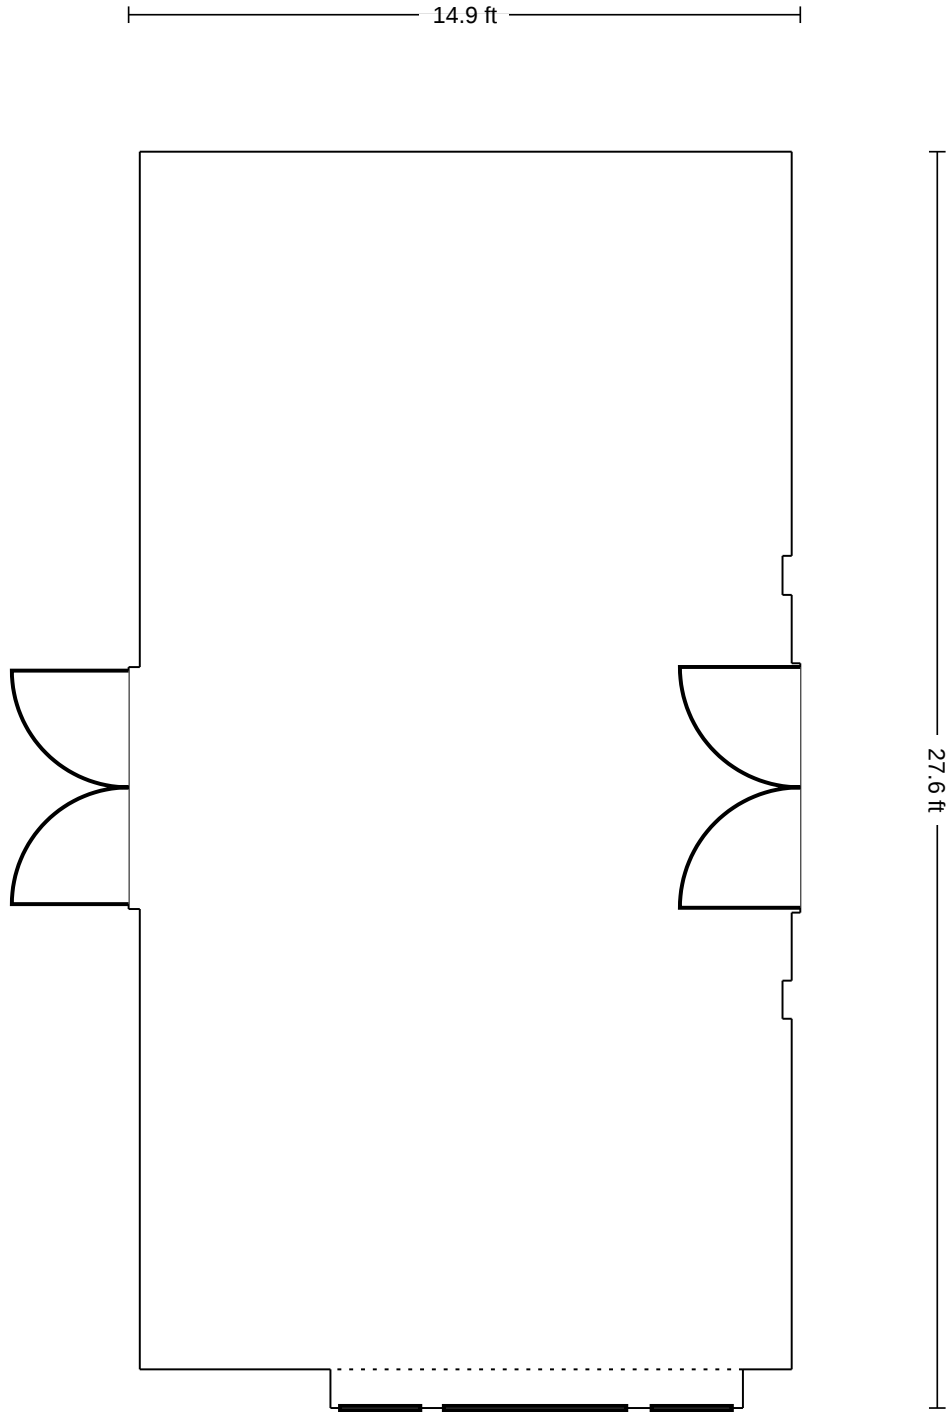

LENGTH: 26.8 Ft. WIDTH: 107.0 Ft. HEIGHT: 12 Ft. TOTAL SQUARE FEET: 2862.4 Sq Ft MAXIMUM CAPACITY: 200 POWER OUTLETS: 44

Fieldhouse Lane, Marlow, United Kingdom | 1-800-Meeting

LENGTH: 23.0 Ft. WIDTH: 27.6 Ft. HEIGHT: 7.4 Ft. TOTAL SQUARE FEET: 593.3 Sq Ft MAXIMUM CAPACITY: 20 POWER OUTLETS: 18

Fieldhouse Lane, Marlow, United Kingdom | 1-800-Meeting

Crowne Plaza Marlow - Creative Meeting Space Front

LENGTH: 14.9 Ft. WIDTH: 27.6 Ft. HEIGHT: 9.9 Ft. TOTAL SQUARE FEET: 415.5 Sq Ft MAXIMUM CAPACITY: 14 POWER OUTLETS: 8

Fieldhouse Lane, Marlow, United Kingdom | 1-800-Meeting

LENGTH: 44.9 Ft. WIDTH: 53.4 Ft. HEIGHT: 12.7 Ft. TOTAL SQUARE FEET: 2427.3 Sq Ft MAXIMUM CAPACITY: 230 POWER OUTLETS: 18

Fieldhouse Lane, Marlow, United Kingdom | 1-800-Meeting

LENGTH: 32.8 Ft. WIDTH: 53.0 Ft. HEIGHT: 12.8 Ft. TOTAL SQUARE FEET: 1743.8 Sq Ft MAXIMUM CAPACITY: 220 POWER OUTLETS: 20

Fieldhouse Lane, Marlow, United Kingdom | 1-800-Meeting

LENGTH: 53.4 Ft. WIDTH: 77.7 Ft. HEIGHT: 12.8 Ft. TOTAL SQUARE FEET: 4169.7 Sq Ft MAXIMUM CAPACITY: 450 POWER OUTLETS: 24